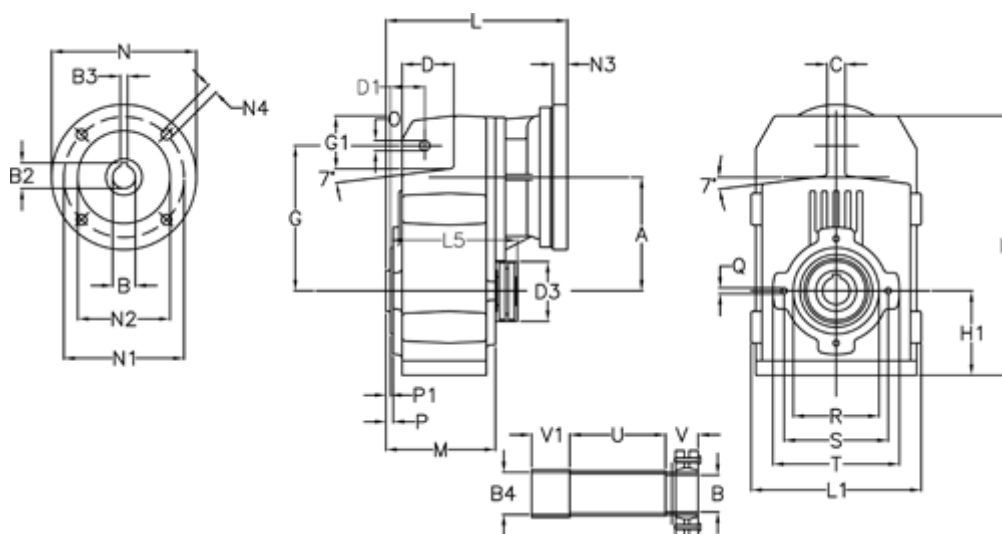

Article number: 29560101155235
 Description: Shaft mounted gear
 A102S-11,5-P90B5

Measures

A = 112.50	D1 = 35.0	I5 = 159.5	P1 = 3.0	V1 = 36
B = 25	d3 = 77	M = 100.5	Q = M8x12	
B1 = 24	G = 140	N = 200	R = 80	
B2 = 27.3	G1 = 51.0	N1 = 165	S = 100	
B3 = 8	H = 251.0	N2 = 130	T = 120	
B4 = 27	H1 = 84.0	N4 = M10x20	Tightening torque N m = 8.5	
C = 20	L = 205.0	O = 11	U = 70.0	
D = 47.5	L1 = 170	P = 4.5	V = 34	